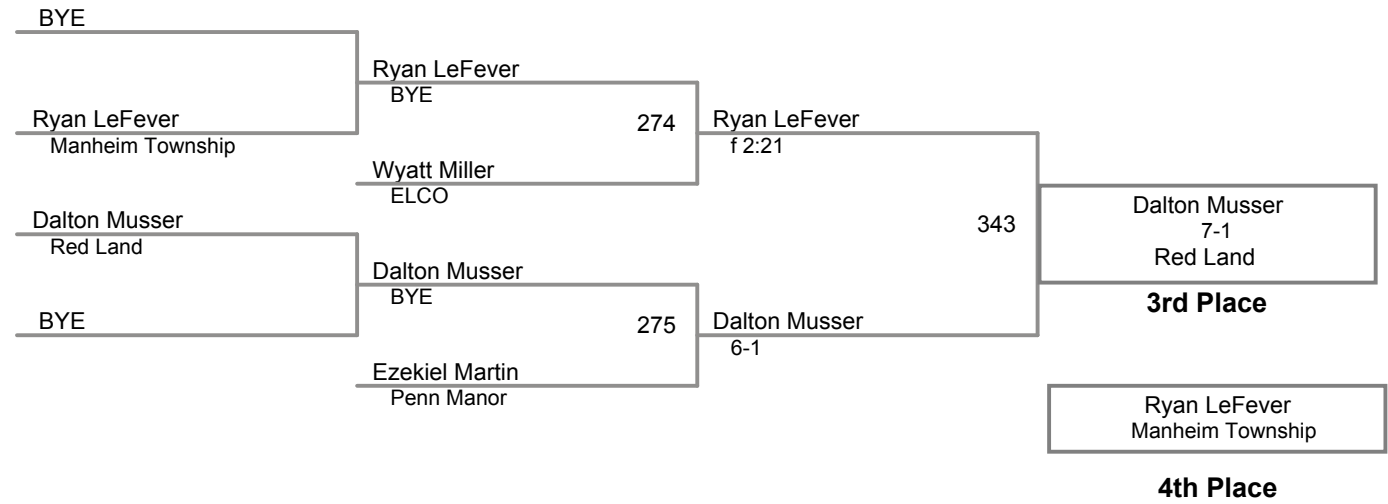

**Manheim Township Youth
Bantam Rookie**

50c Lbs

**Manheim Township Youth
Bantam Rookie**

55a Lbs

**Manheim Township Youth
Bantam Rookie**

55b Lbs

**Manheim Township Youth
Bantam Rookie**

55c Lbs