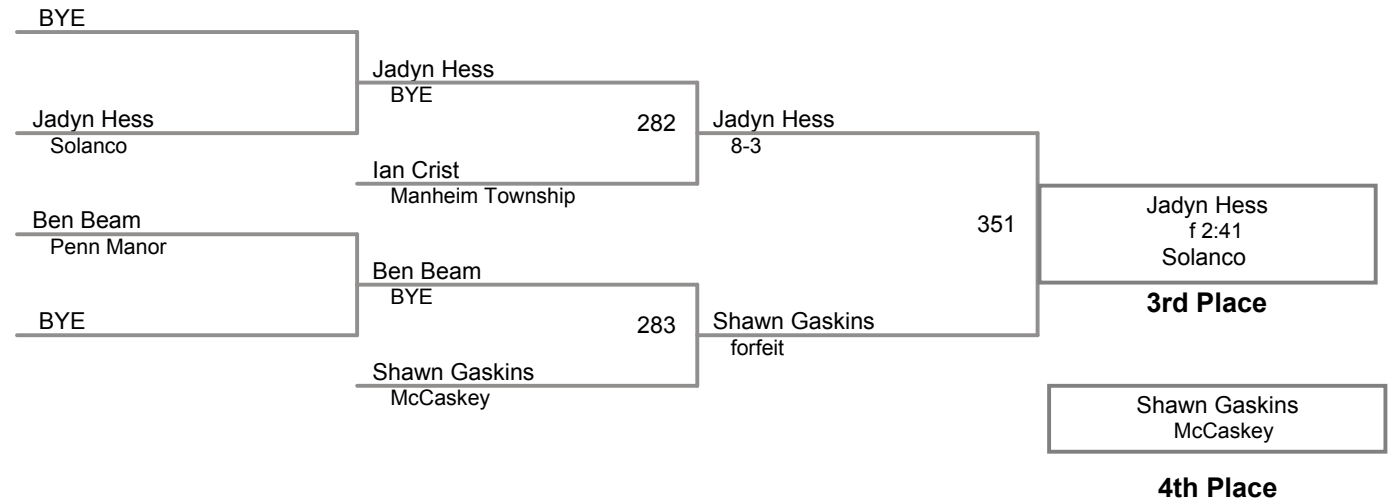

**Manheim Township Youth
Bantam Rookie**

55d Lbs

**Manheim Township Youth
Bantam Rookie**

55e Lbs

**Manheim Township Youth
Bantam Rookie**

60a Lbs

**Manheim Township Youth
Bantam Rookie**

60b Lbs