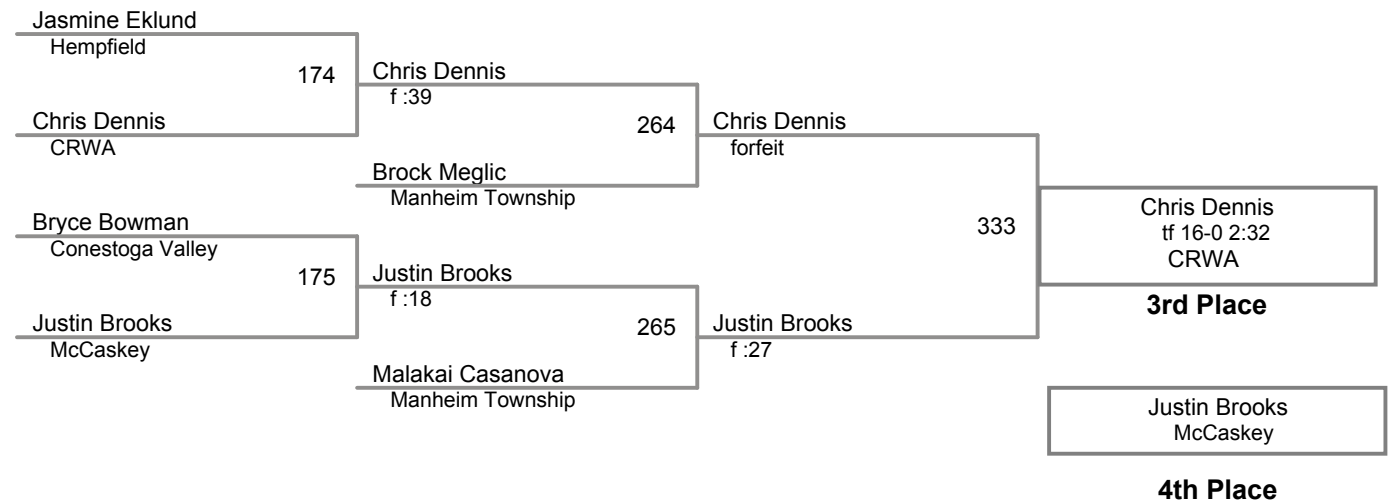

**Manheim Township Youth
Bantam Rookie**

45a Lbs

**Manheim Township Youth
Bantam Rookie**

45b Lbs

**Manheim Township Youth
Bantam Rookie**

50a Lbs

**Manheim Township Youth
Bantam Rookie**

50b Lbs