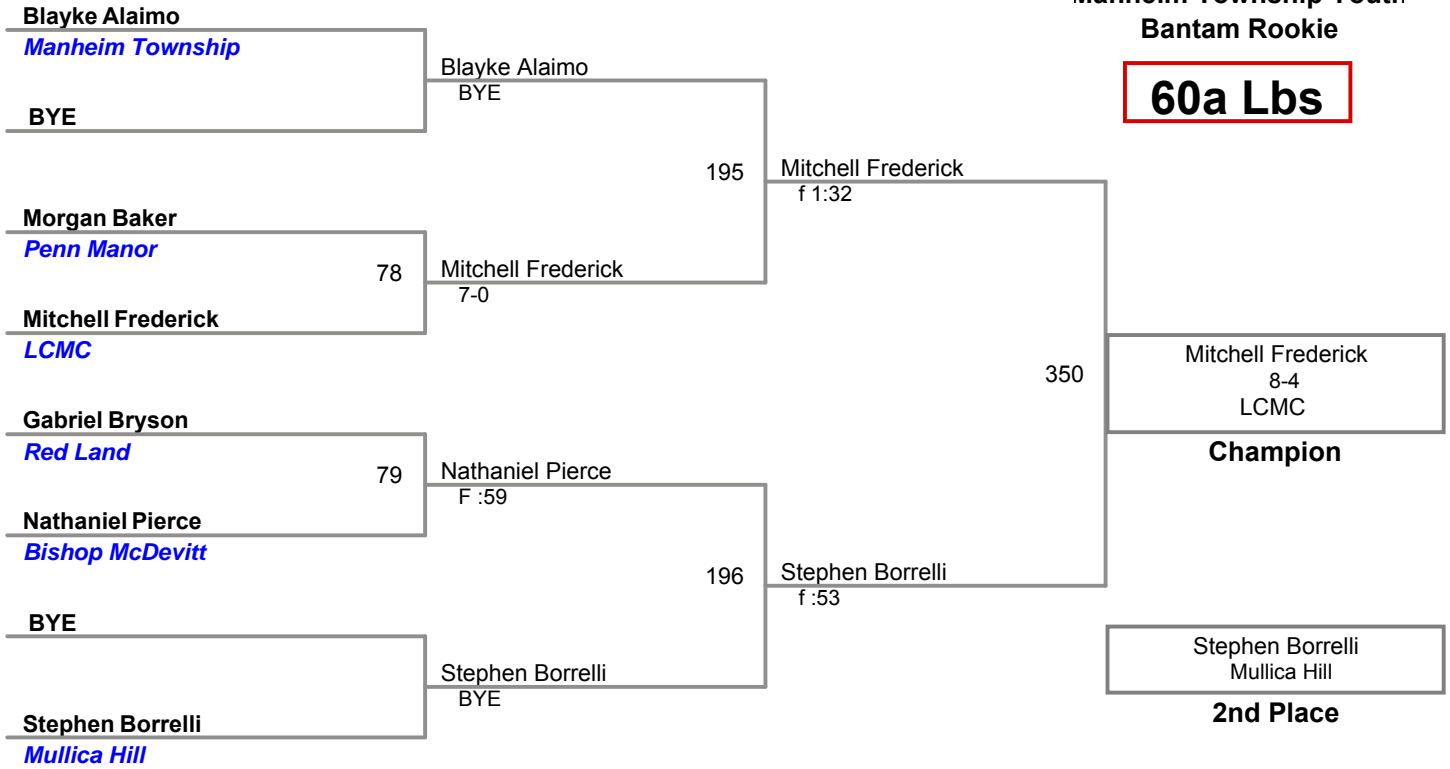

**Manheim Township Youth
Bantam Rookie**

55d Lbs

**Manheim Township Youth
Bantam Rookie**

55e Lbs

**Manheim Township Youth
Bantam Rookie**

60a Lbs

**Manheim Township Youth
Bantam Rookie**

60b Lbs