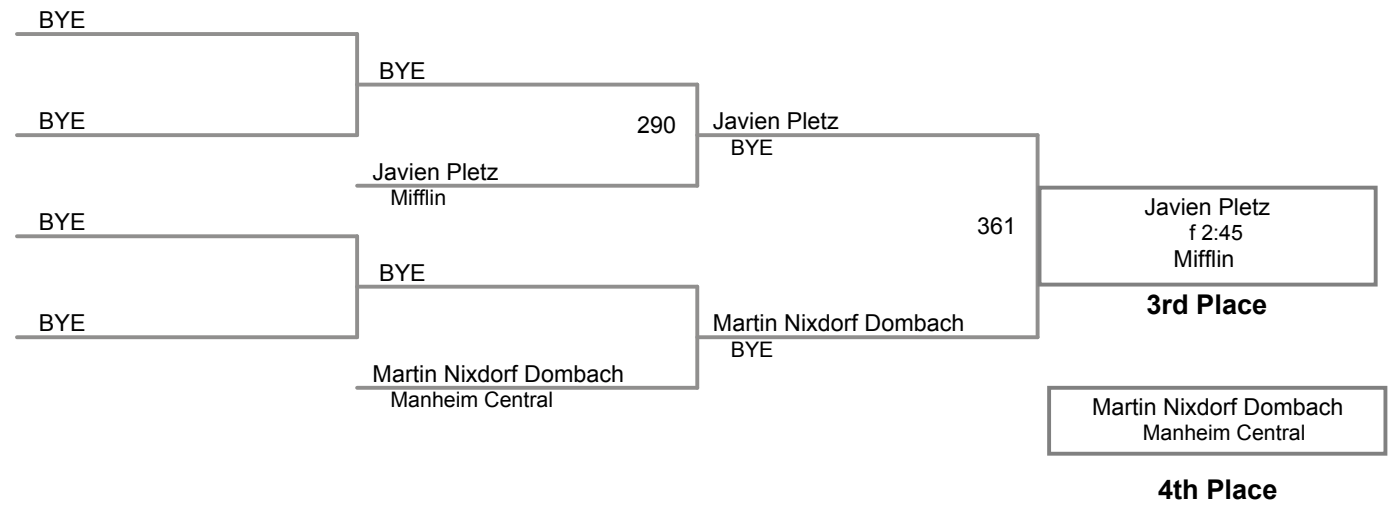

Manheim Township Youth
Bantam Rookie

65b Lbs