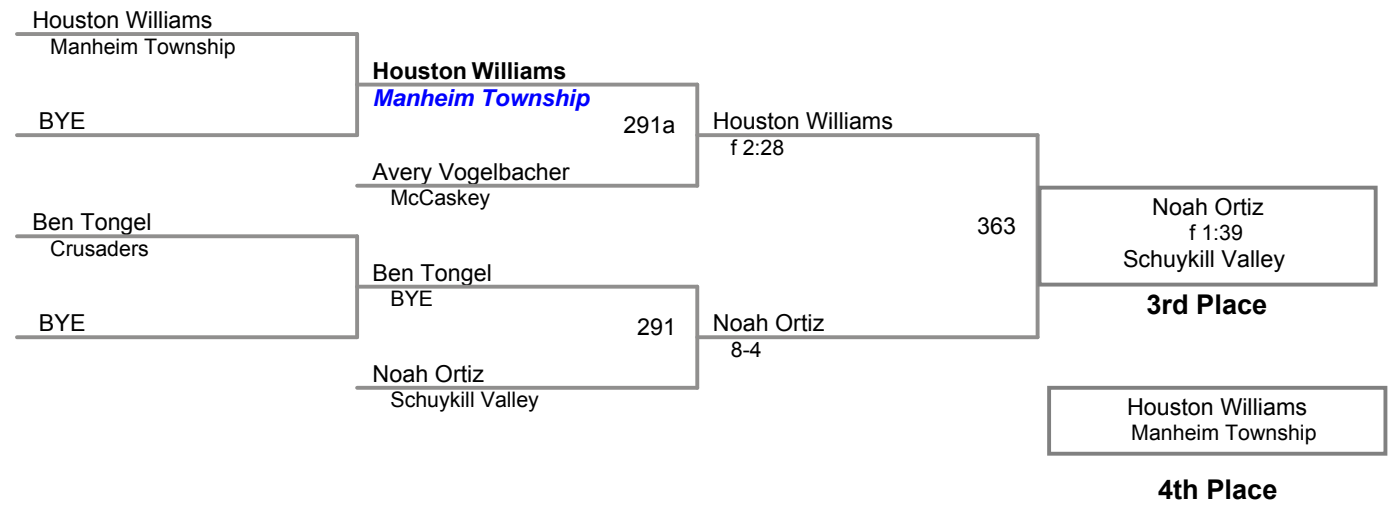

**Manheim Township Youth
Bantam Rookie**

70 Lbs