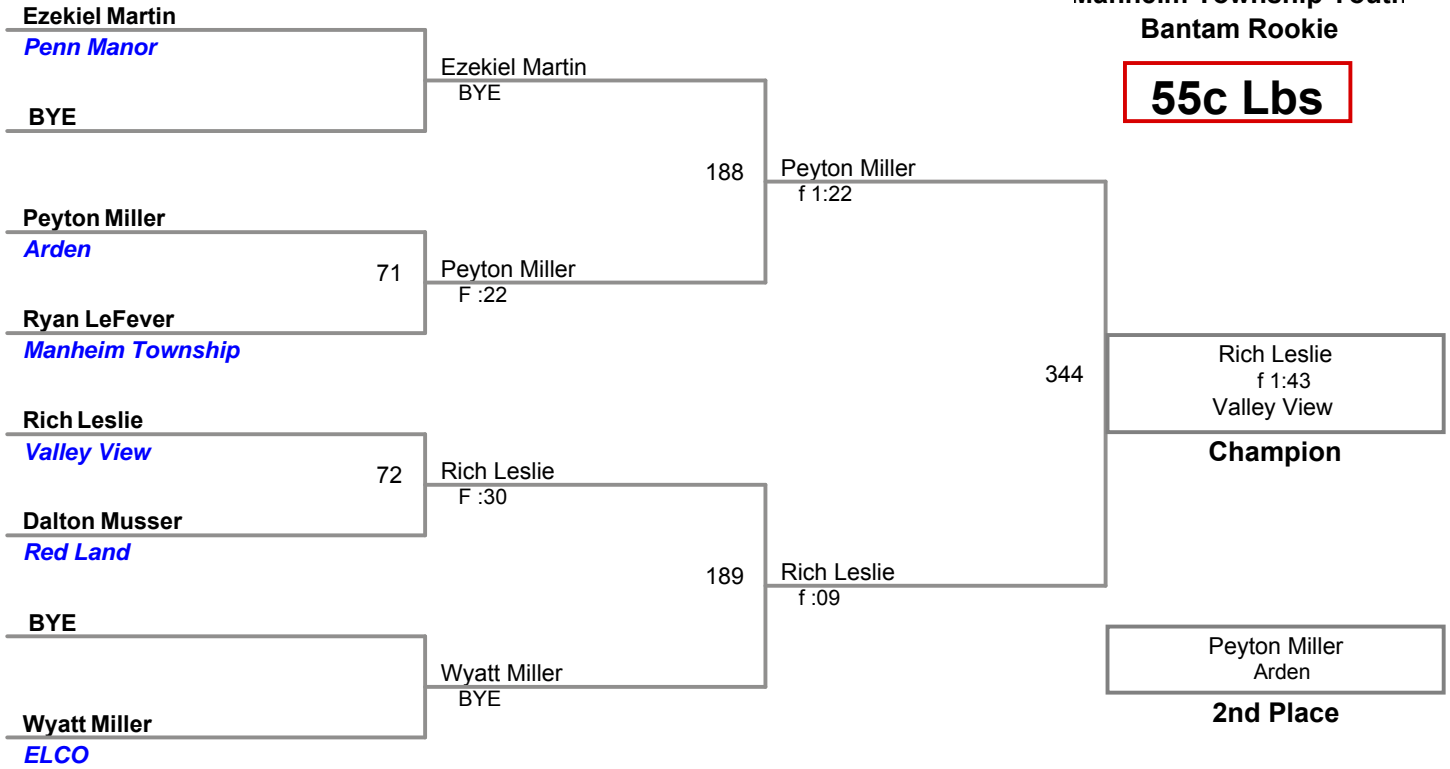

**Manheim Township Youth
Bantam Rookie**

50c Lbs

**Manheim Township Youth
Bantam Rookie**

55a Lbs

**Manheim Township Youth
Bantam Rookie**

55b Lbs

**Manheim Township Youth
Bantam Rookie**

55c Lbs