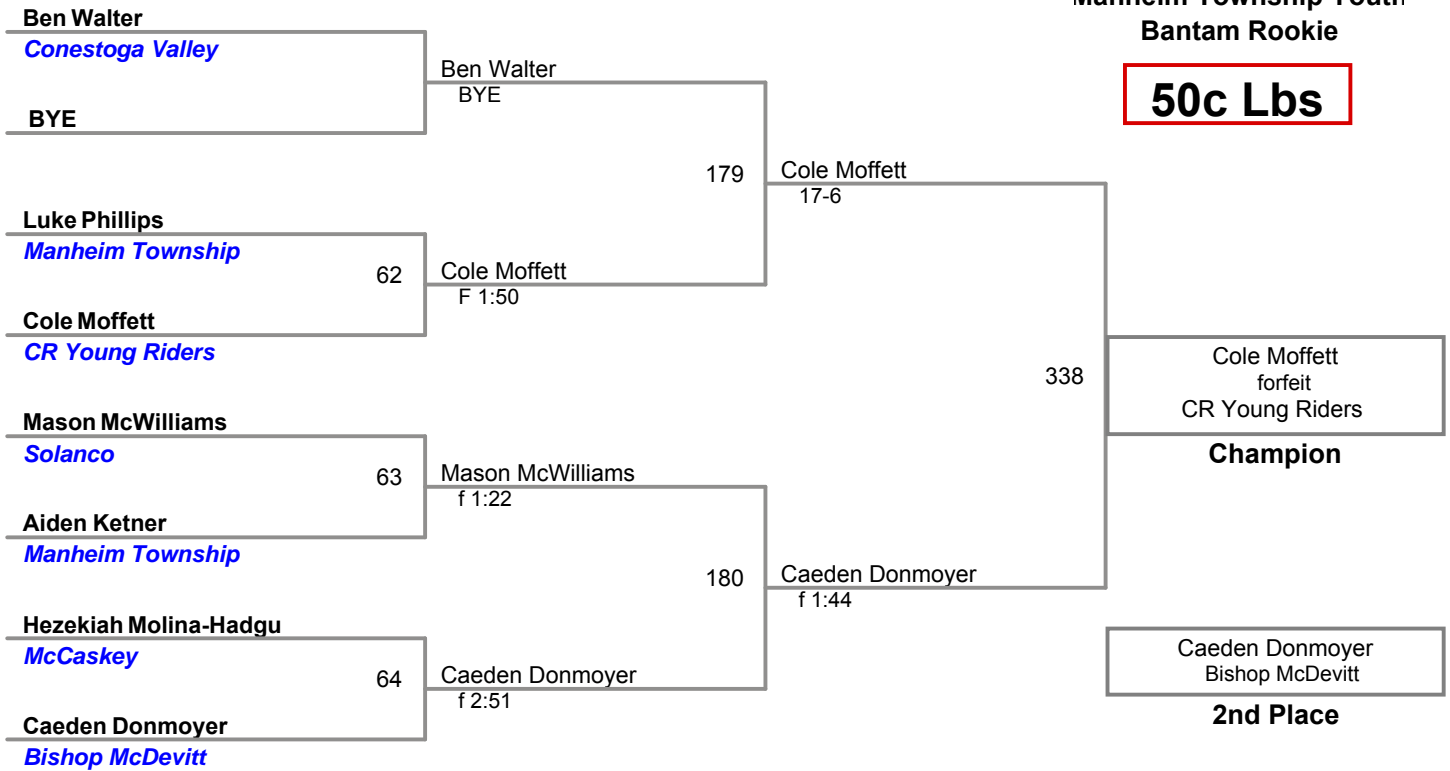

**Manheim Township Youth
Bantam Rookie**

50c Lbs