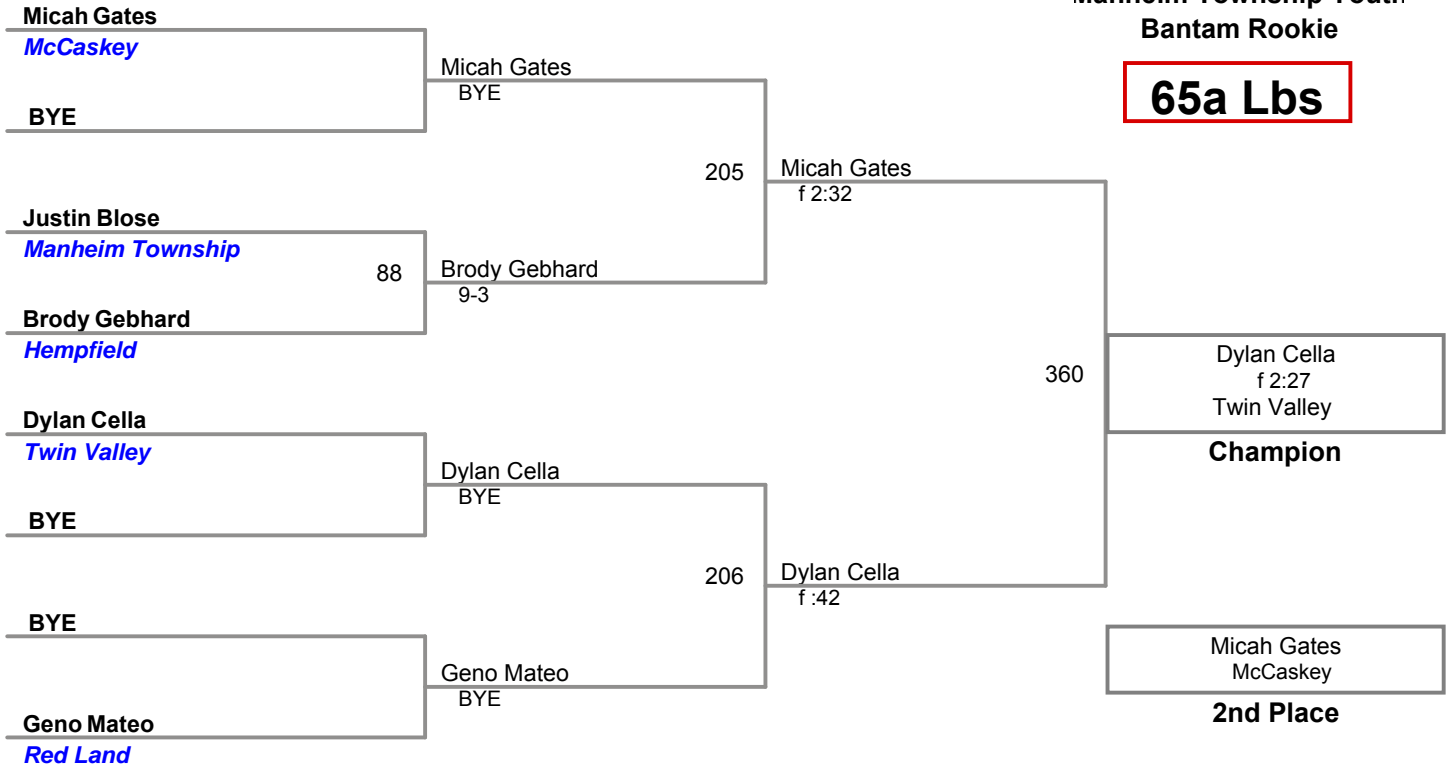

**Manheim Township Youth
Bantam Rookie**

60c Lbs

**Manheim Township Youth
Bantam Rookie**

60d Lbs

**Manheim Township Youth
Bantam Rookie**

60e Lbs

**Manheim Township Youth
Bantam Rookie**

65a Lbs