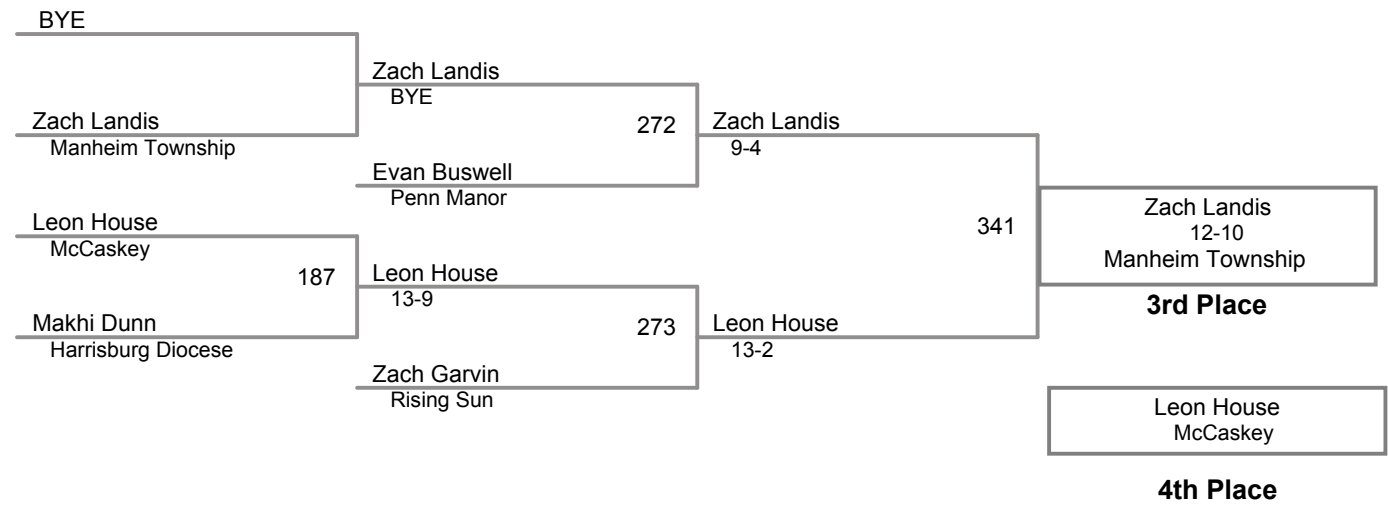

**Manheim Township Youth
Bantam Rookie**

50c Lbs

**Manheim Township Youth
Bantam Rookie**

55a Lbs

**Manheim Township Youth
Bantam Rookie**

55b Lbs

**Manheim Township Youth
Bantam Rookie**

55c Lbs