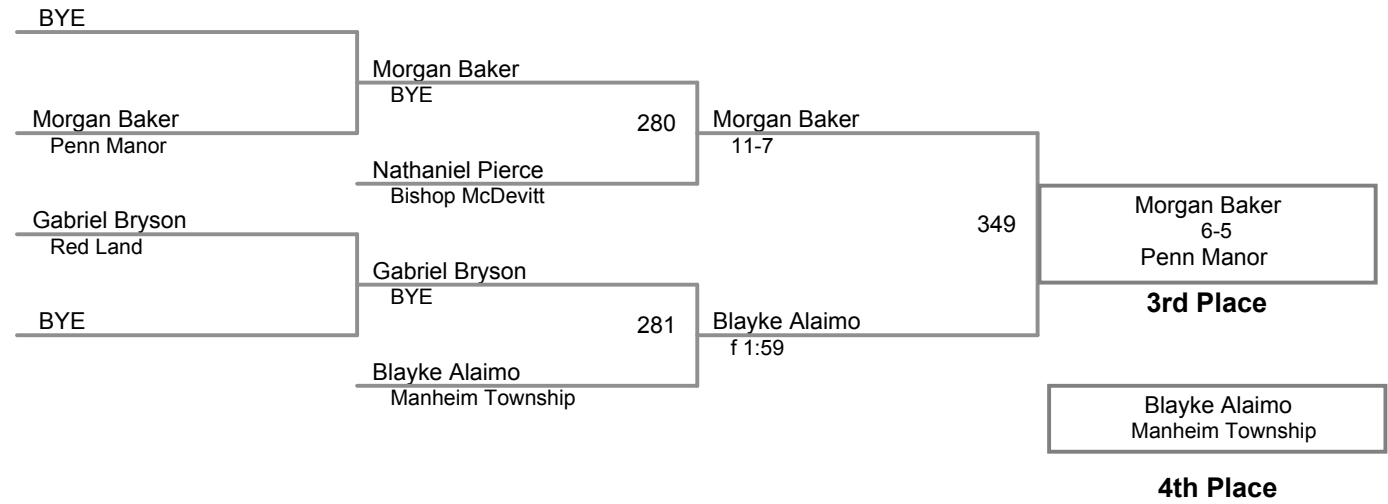

**Manheim Township Youth
Bantam Rookie**

55d Lbs

**Manheim Township Youth
Bantam Rookie**

55e Lbs

**Manheim Township Youth
Bantam Rookie**

60a Lbs

**Manheim Township Youth
Bantam Rookie**

60b Lbs