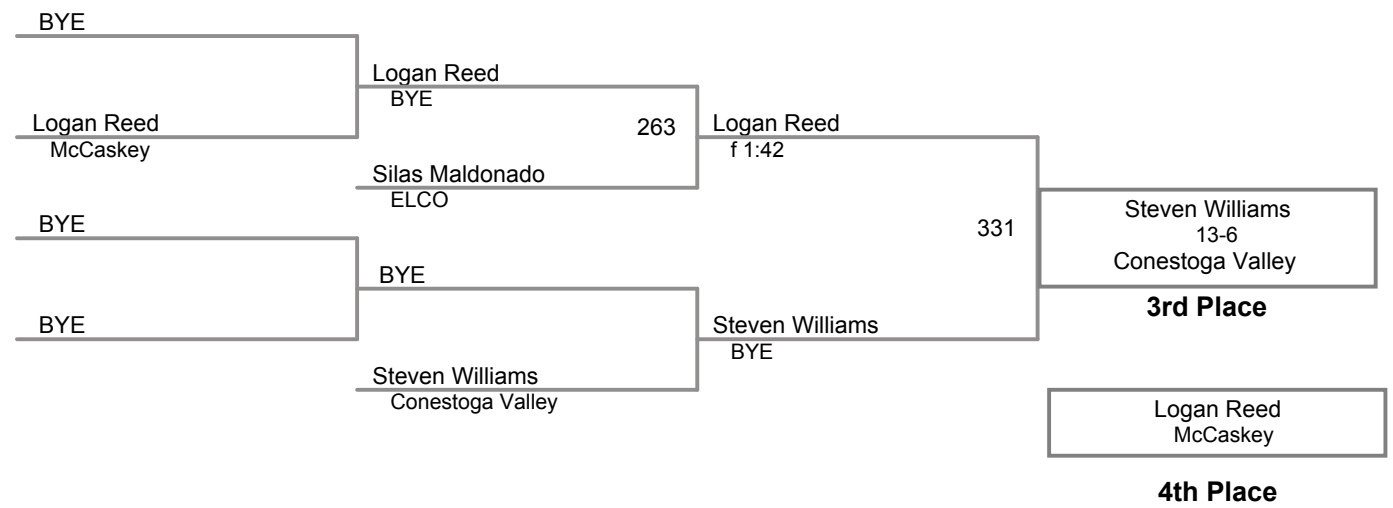

**Manheim Township Youth
Bantam Rookie**

45a Lbs

**Manheim Township Youth
Bantam Rookie**

45b Lbs

**Manheim Township Youth
Bantam Rookie**

50a Lbs

**Manheim Township Youth
Bantam Rookie**

50b Lbs