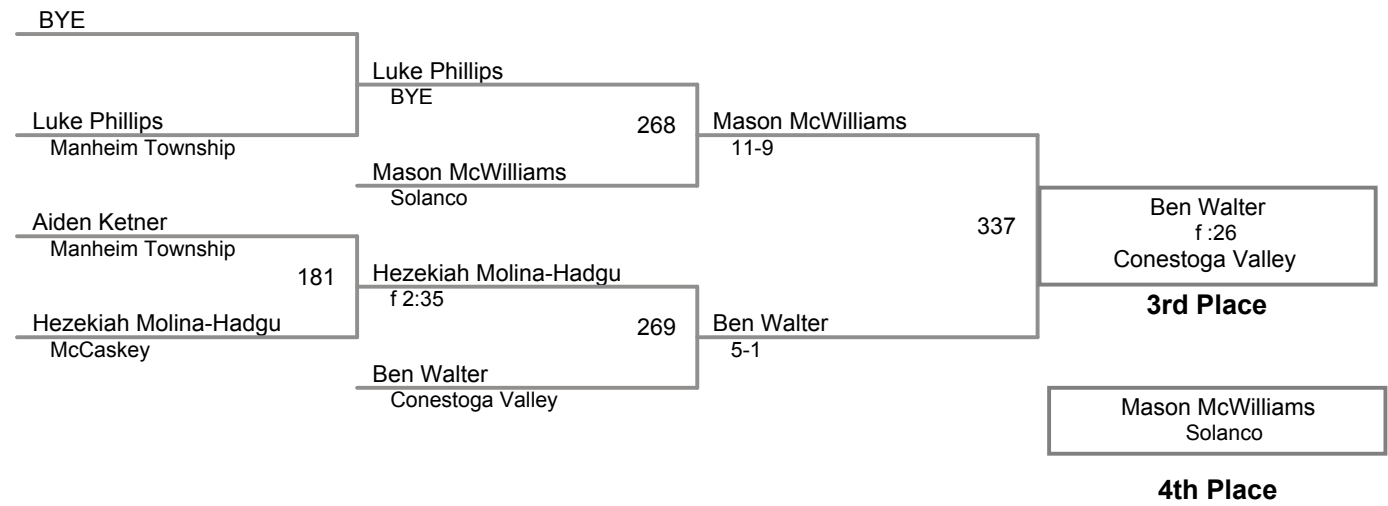

**Manheim Township Youth
Bantam Rookie**

50c Lbs