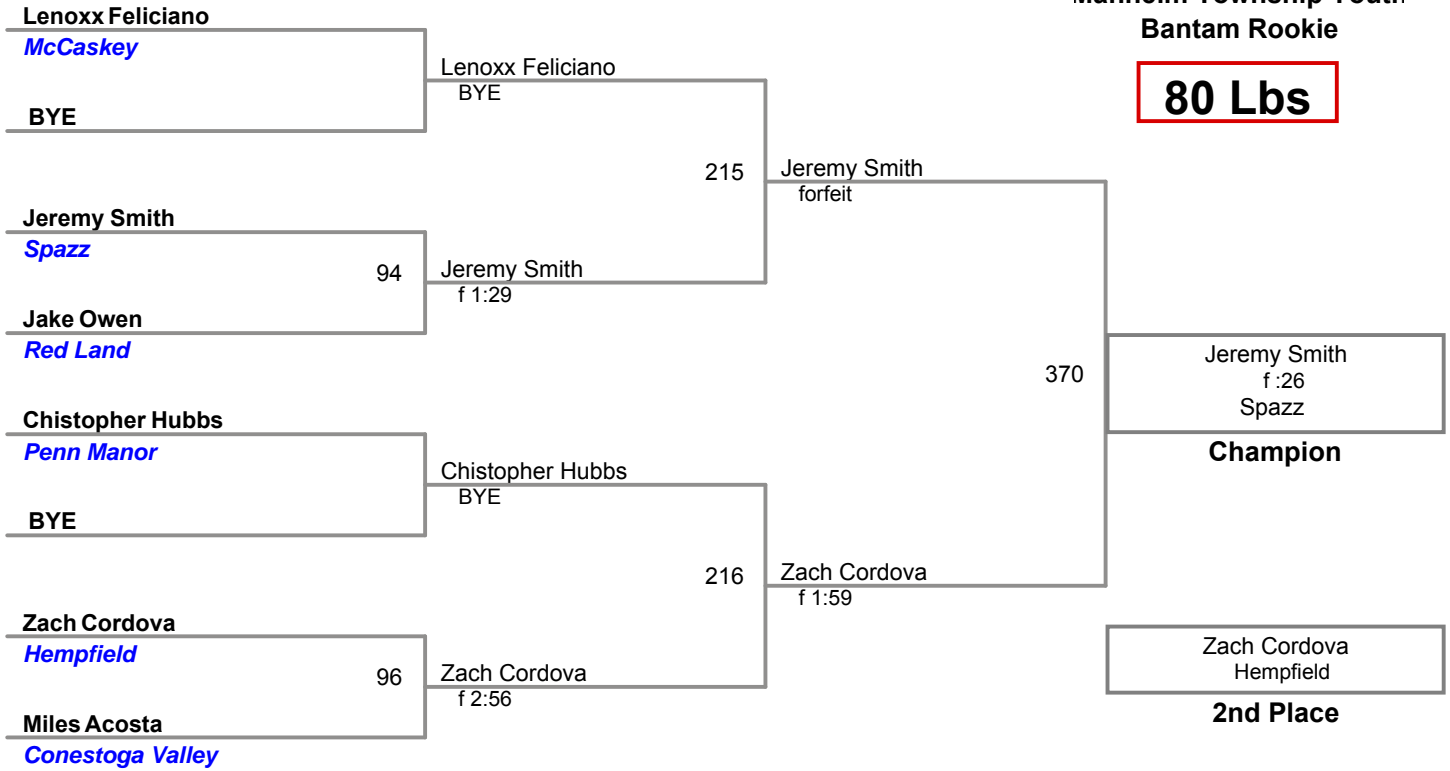

**Manheim Township Youth
Bantam Rookie**

80 Lbs