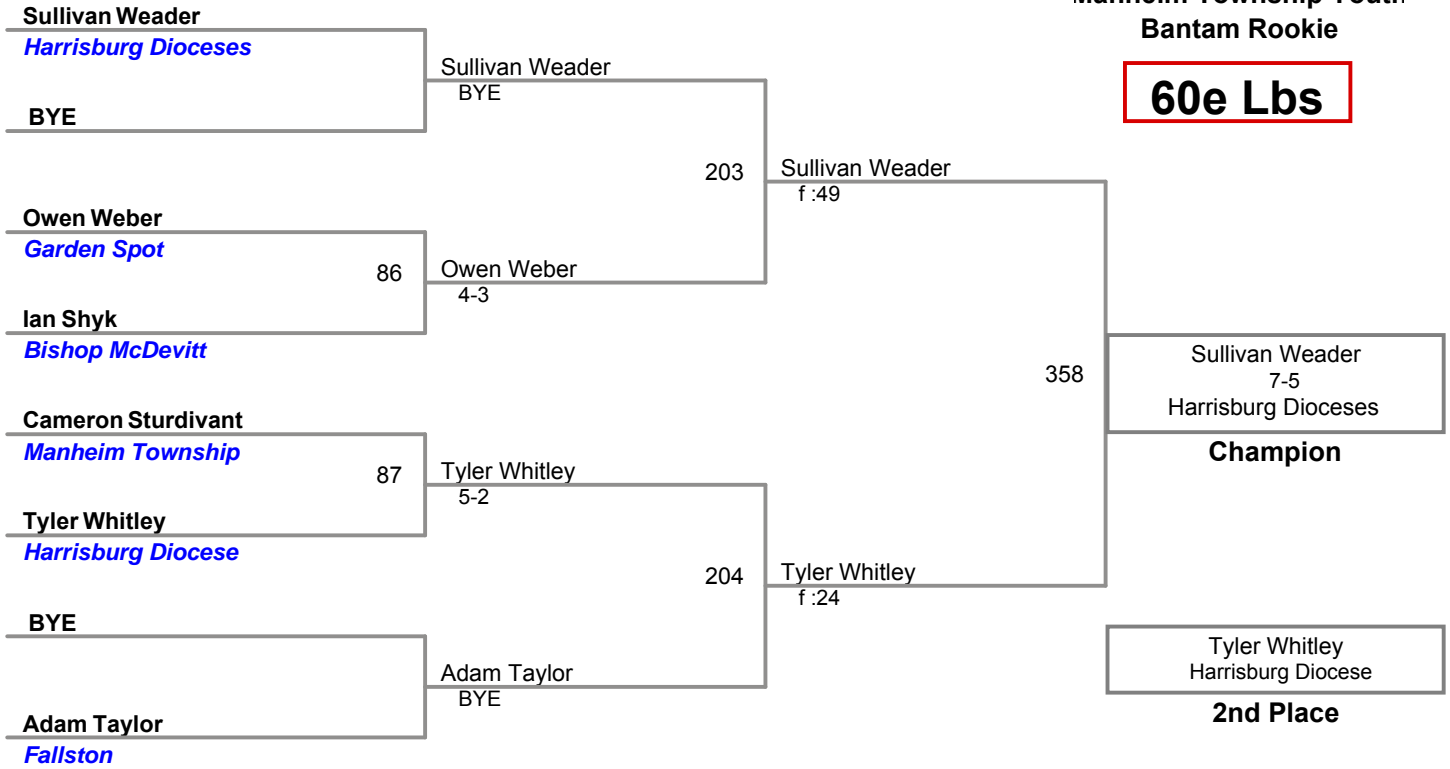

**Manheim Township Youth
Bantam Rookie**

60c Lbs

**Manheim Township Youth
Bantam Rookie**

60d Lbs

**Manheim Township Youth
Bantam Rookie**

60e Lbs

**Manheim Township Youth
Bantam Rookie**

65a Lbs