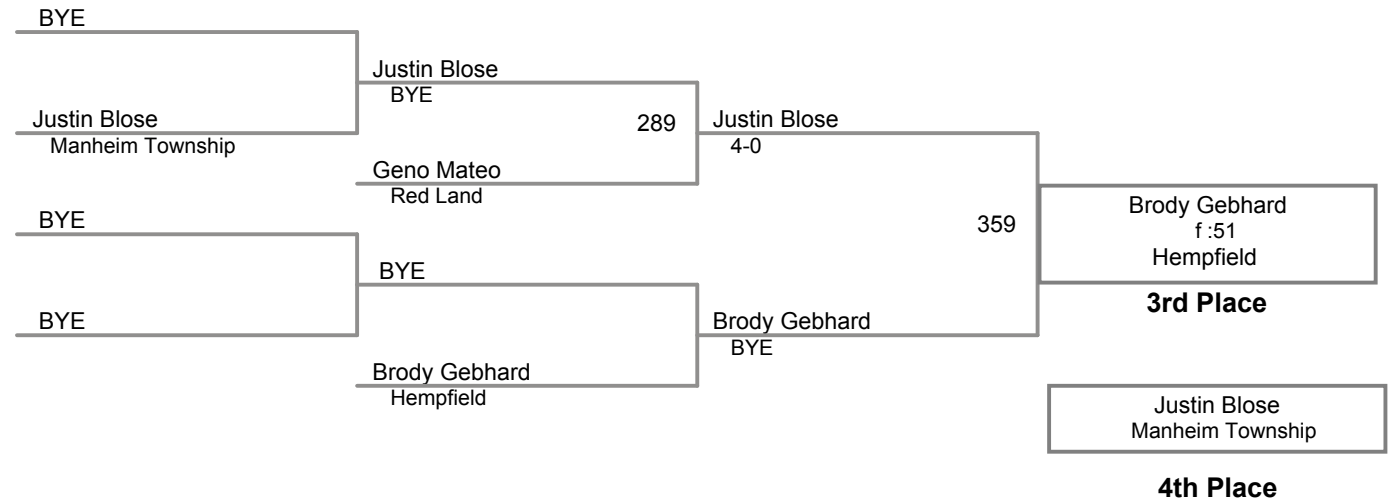

**Manheim Township Youth
Bantam Rookie**

60c Lbs

**Manheim Township Youth
Bantam Rookie**

60d Lbs

**Manheim Township Youth
Bantam Rookie**

60e Lbs

**Manheim Township Youth
Bantam Rookie**

65a Lbs