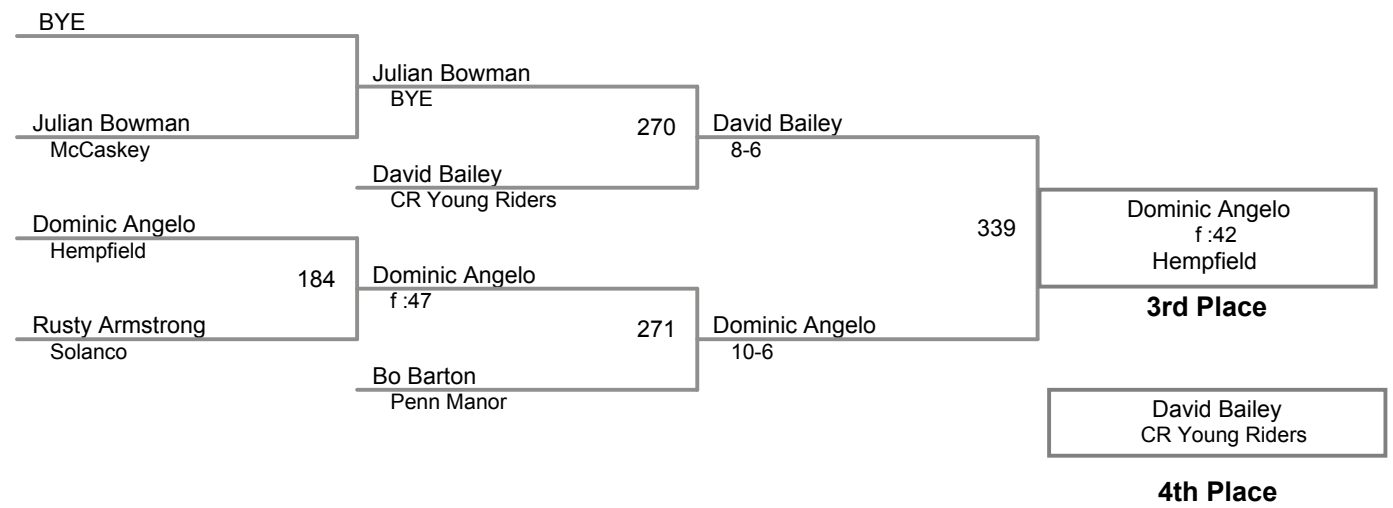

**Manheim Township Youth
Bantam Rookie**

55a Lbs