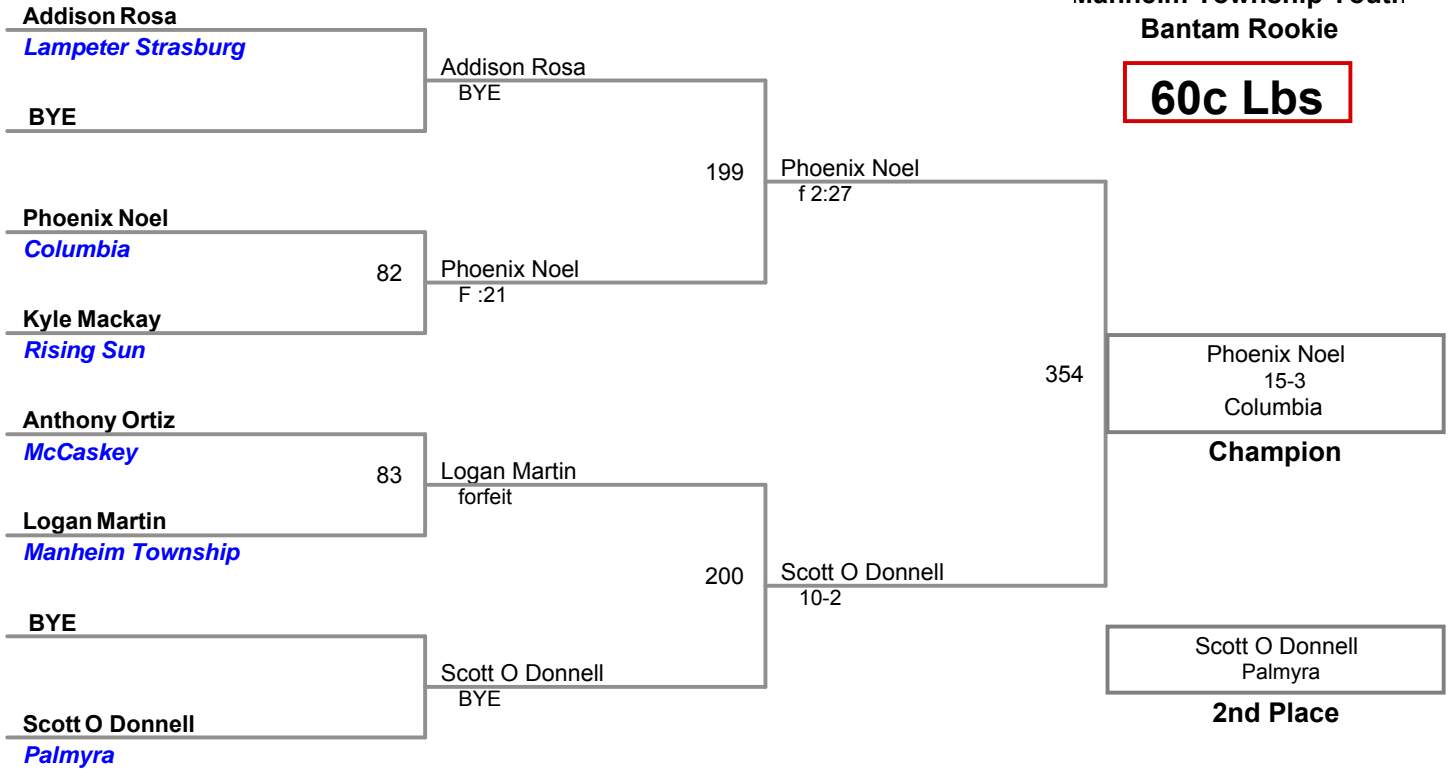

**Manheim Township Youth
Bantam Rookie**

60c Lbs