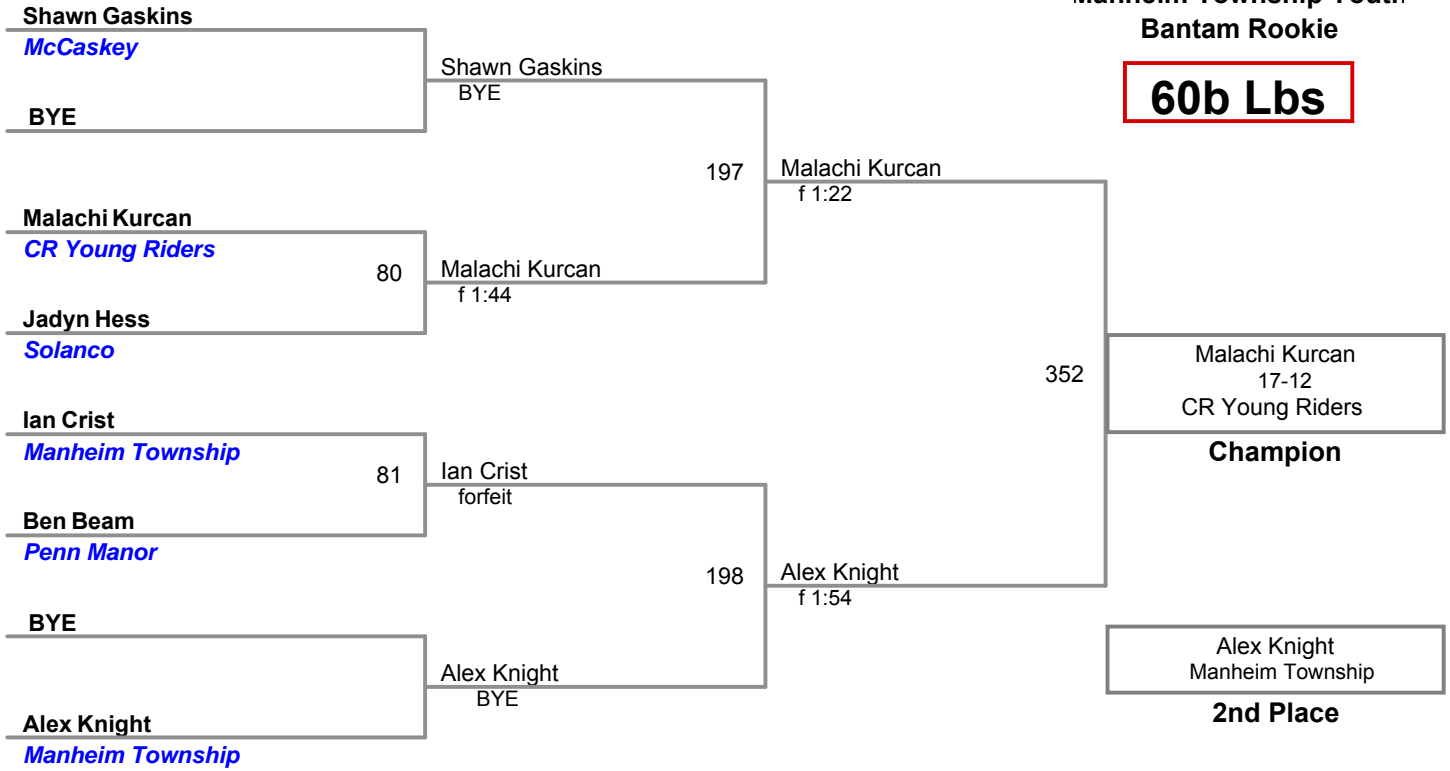

**Manheim Township Youth
Bantam Rookie**

55d Lbs

**Manheim Township Youth
Bantam Rookie**

55e Lbs

**Manheim Township Youth
Bantam Rookie**

60a Lbs

**Manheim Township Youth
Bantam Rookie**

60b Lbs