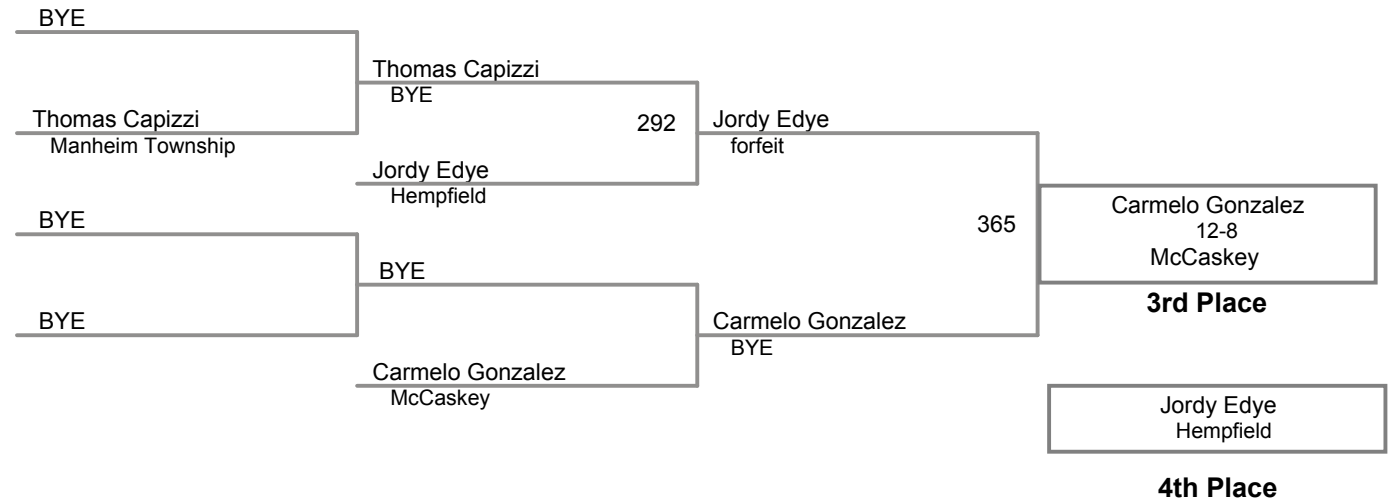

Manheim Township Youth
Bantam Rookie

65b Lbs

**Manheim Township Youth
Bantam Rookie**

70 Lbs

**Manheim Township Youth
Bantam Rookie**

75a Lbs

**Manheim Township Youth
Bantam Rookie**

75b Lbs