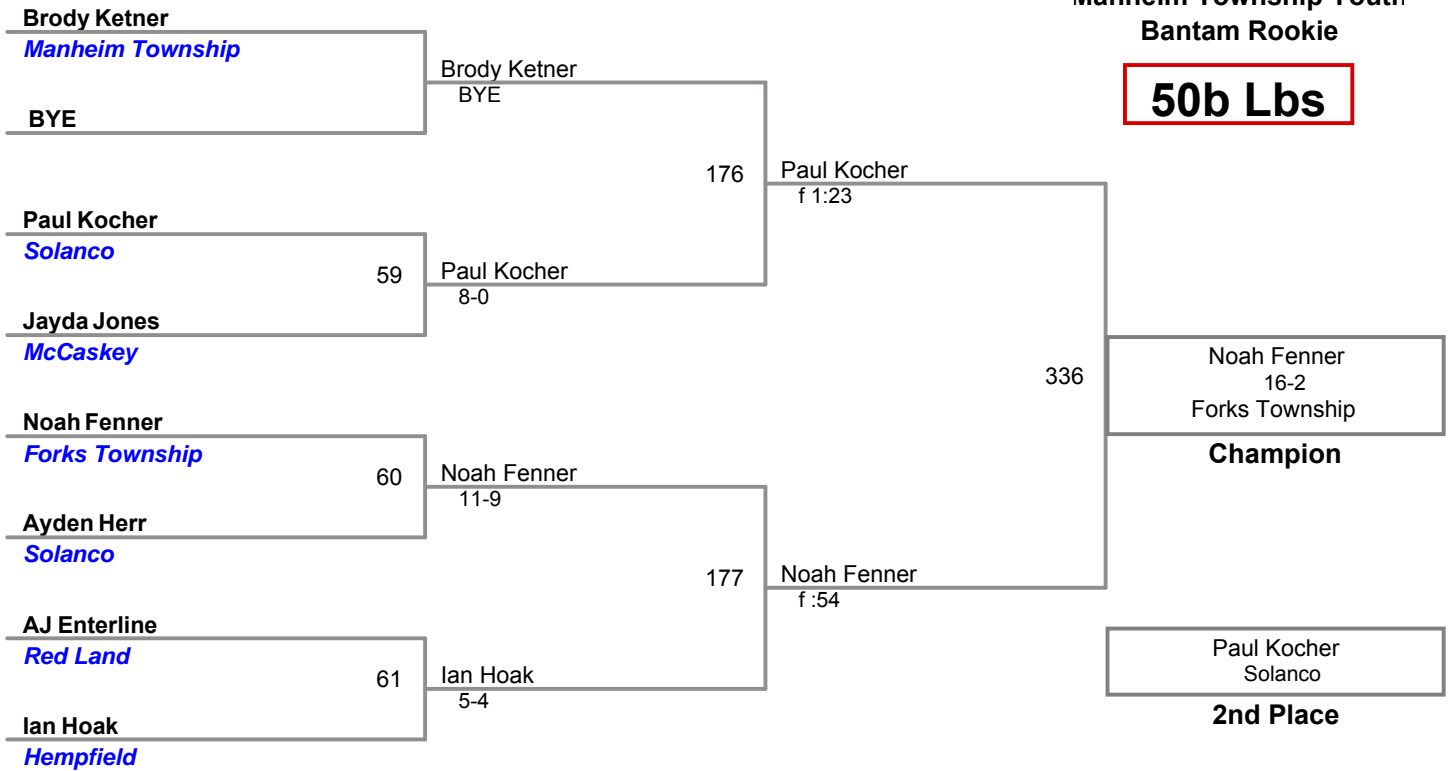

**Manheim Township Youth
Bantam Rookie**

45a Lbs

**Manheim Township Youth
Bantam Rookie**

45b Lbs

**Manheim Township Youth
Bantam Rookie**

50a Lbs

**Manheim Township Youth
Bantam Rookie**

50b Lbs