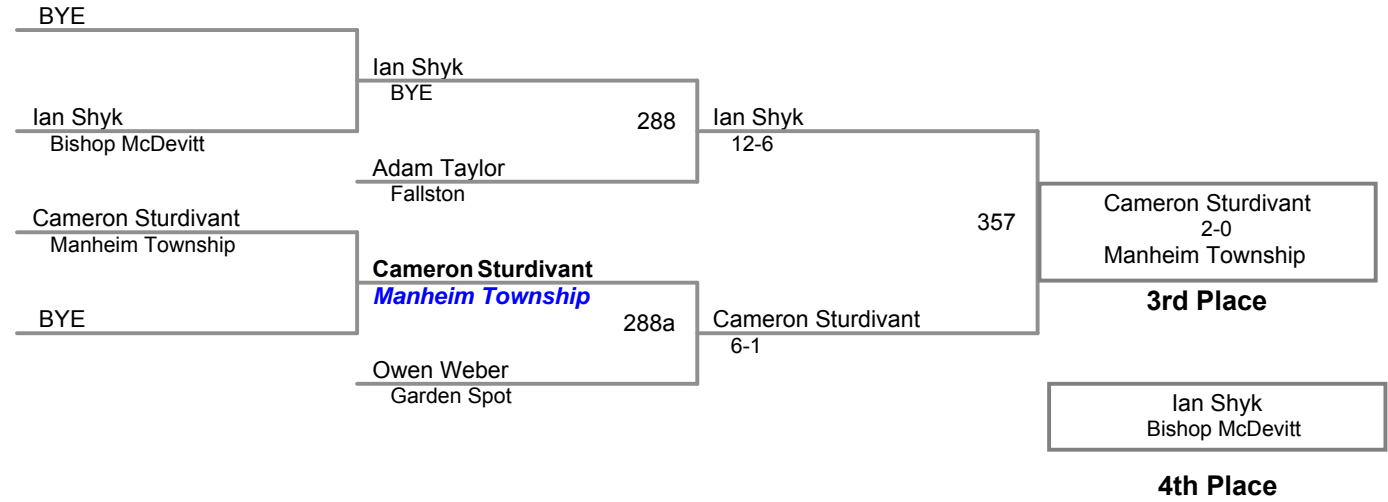

**Manheim Township Youth
Bantam Rookie**

60c Lbs

**Manheim Township Youth
Bantam Rookie**

60d Lbs

**Manheim Township Youth
Bantam Rookie**

60e Lbs

**Manheim Township Youth
Bantam Rookie**

65a Lbs