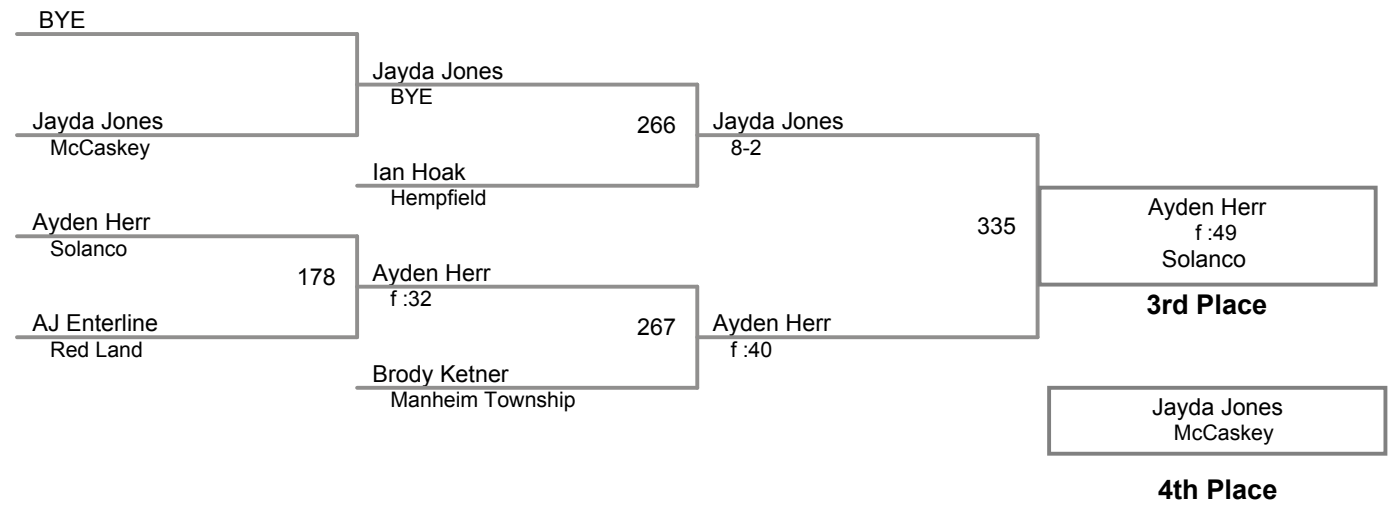

**Manheim Township Youth
Bantam Rookie**

45a Lbs

**Manheim Township Youth
Bantam Rookie**

45b Lbs

**Manheim Township Youth
Bantam Rookie**

50a Lbs

**Manheim Township Youth
Bantam Rookie**

50b Lbs