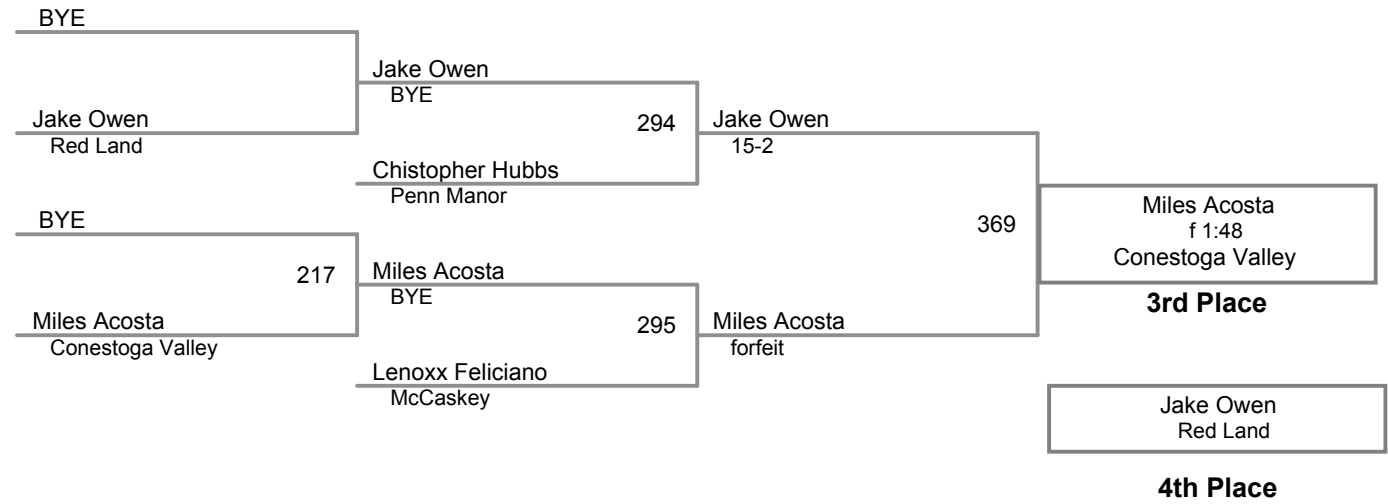

**Manheim Township Youth
Bantam Rookie**

80 Lbs