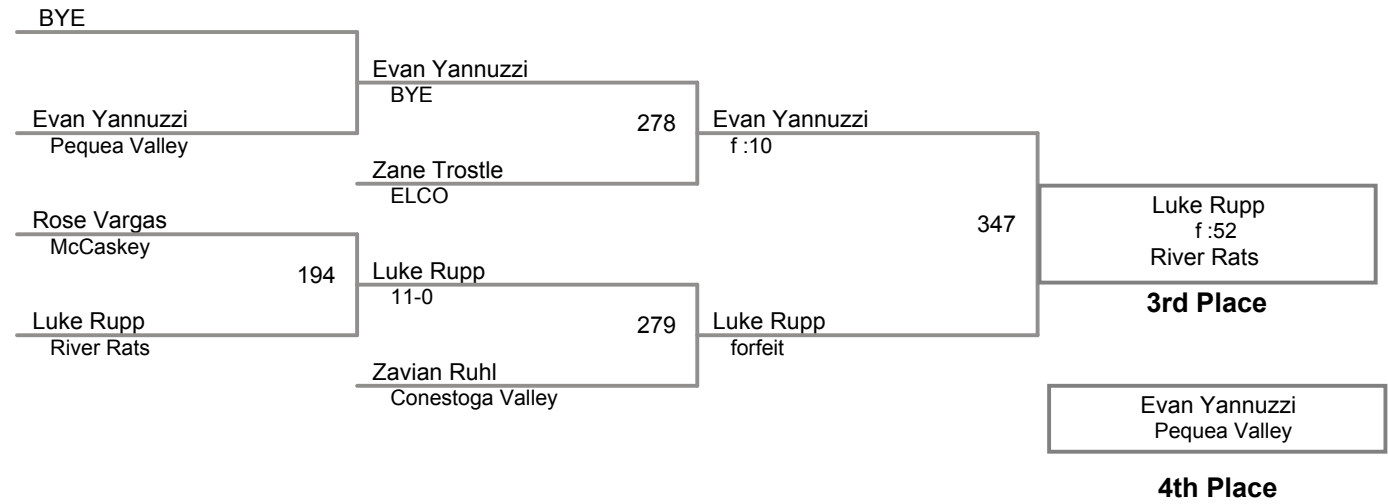

**Manheim Township Youth
Bantam Rookie**

55e Lbs