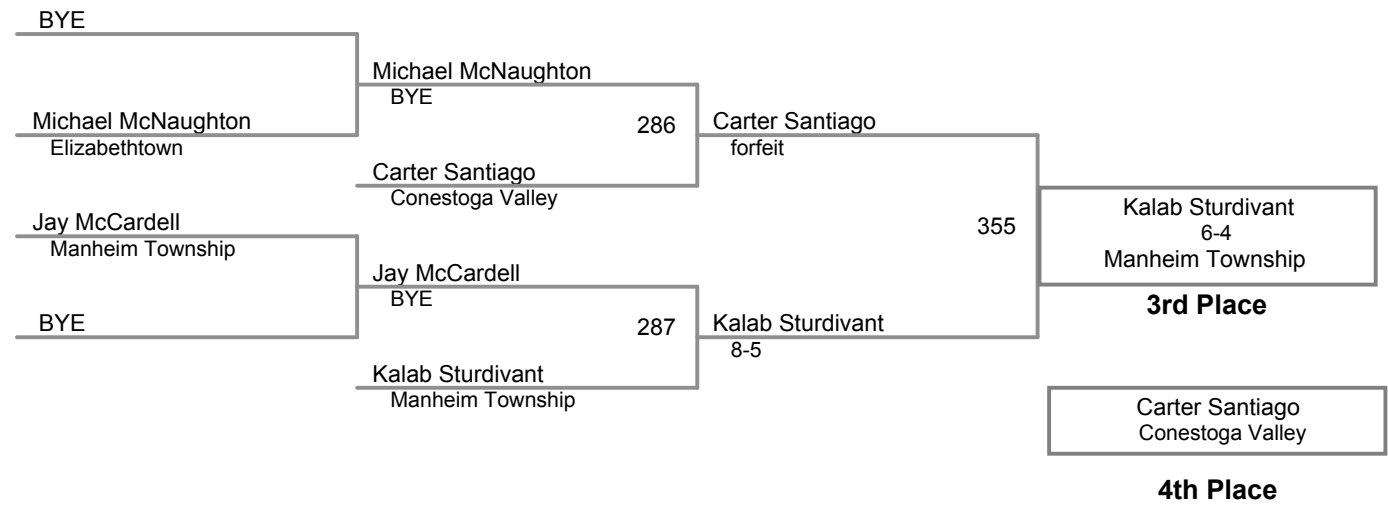

**Manheim Township Youth
Bantam Rookie**

60d Lbs