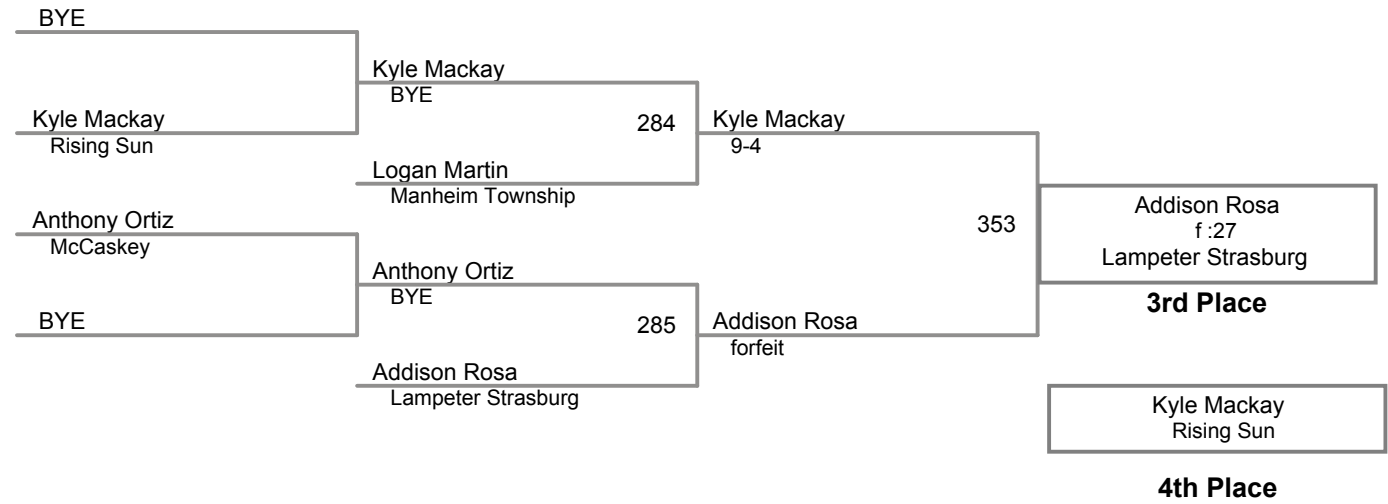

**Manheim Township Youth
Bantam Rookie**

60c Lbs