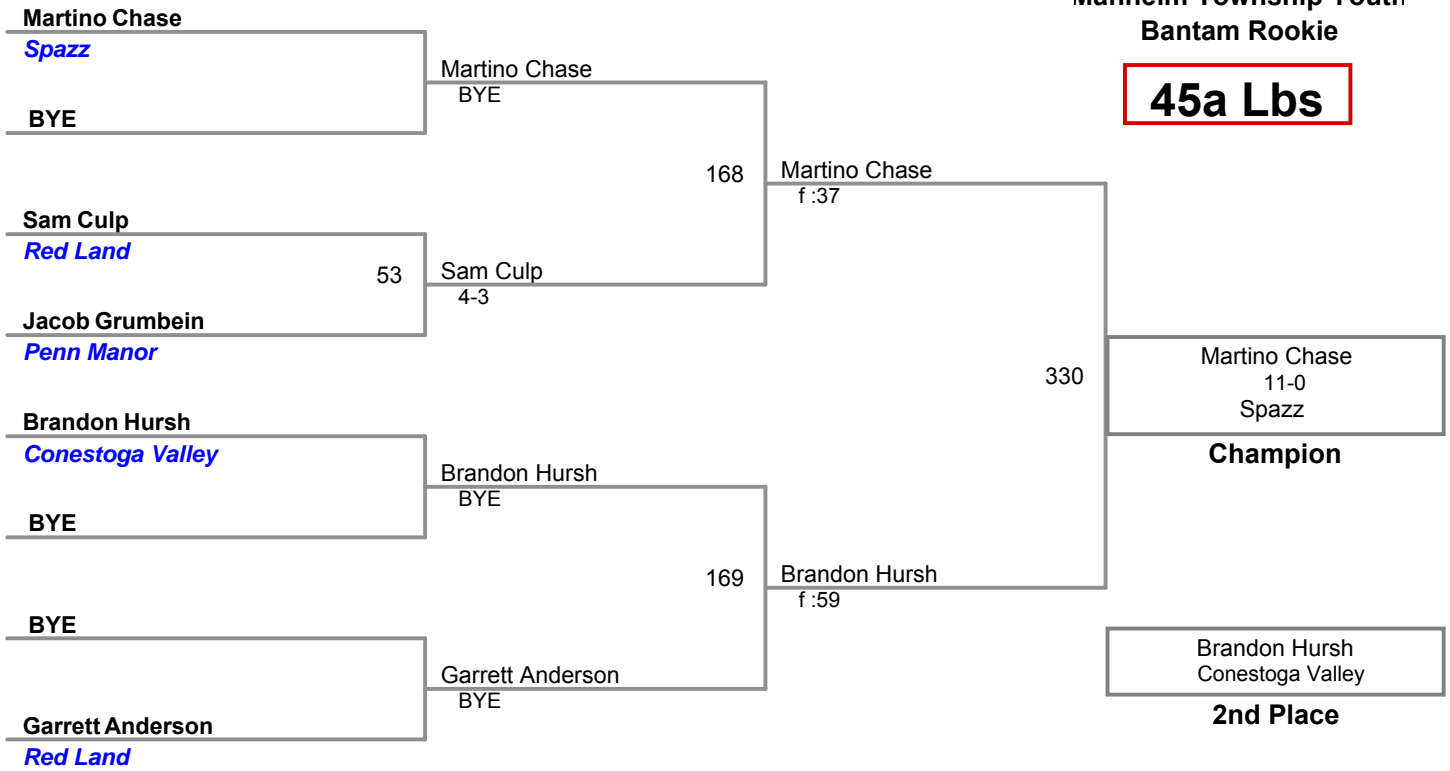

**Manheim Township Youth
Bantam Rookie**

45a Lbs

**Manheim Township Youth
Bantam Rookie**

45b Lbs

**Manheim Township Youth
Bantam Rookie**

50a Lbs

**Manheim Township Youth
Bantam Rookie**

50b Lbs