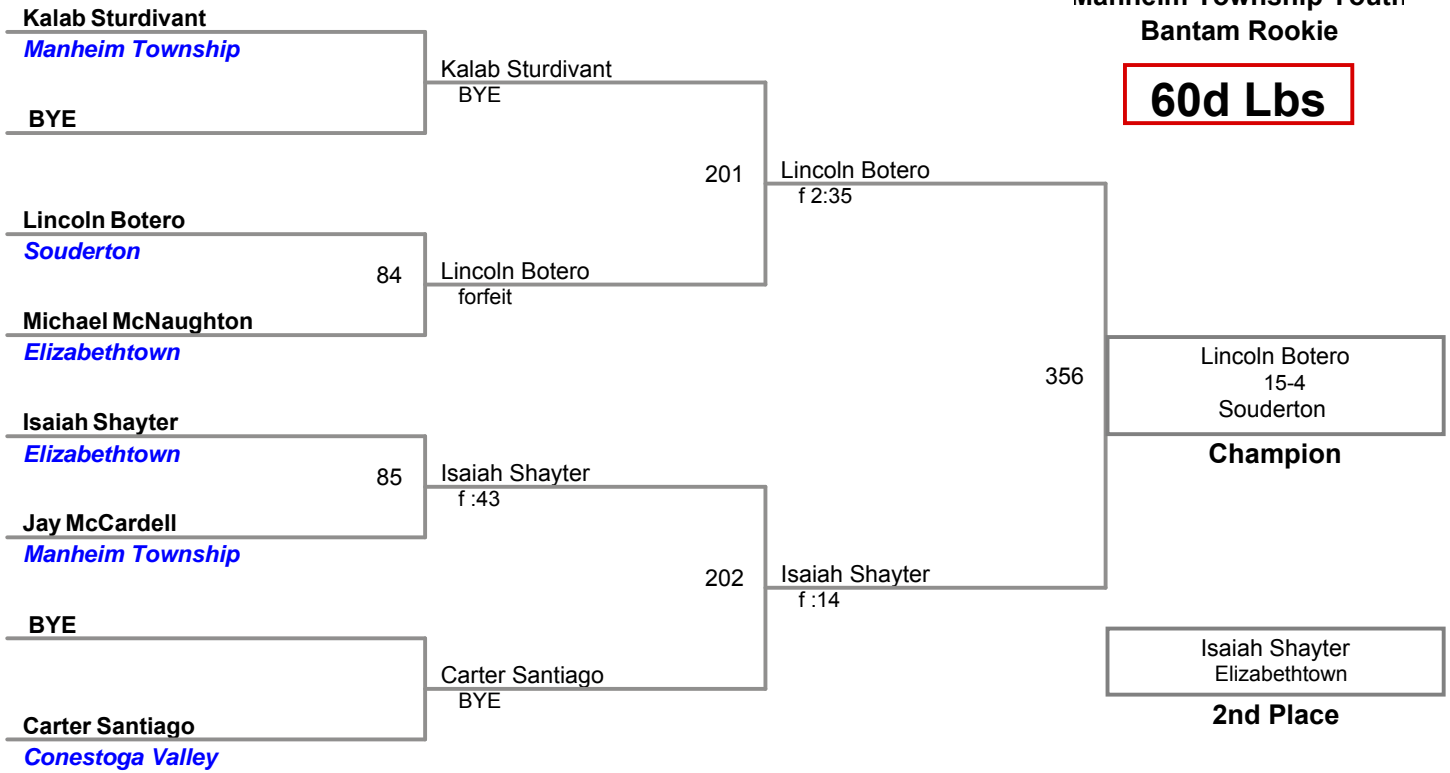

**Manheim Township Youth
Bantam Rookie**

60d Lbs