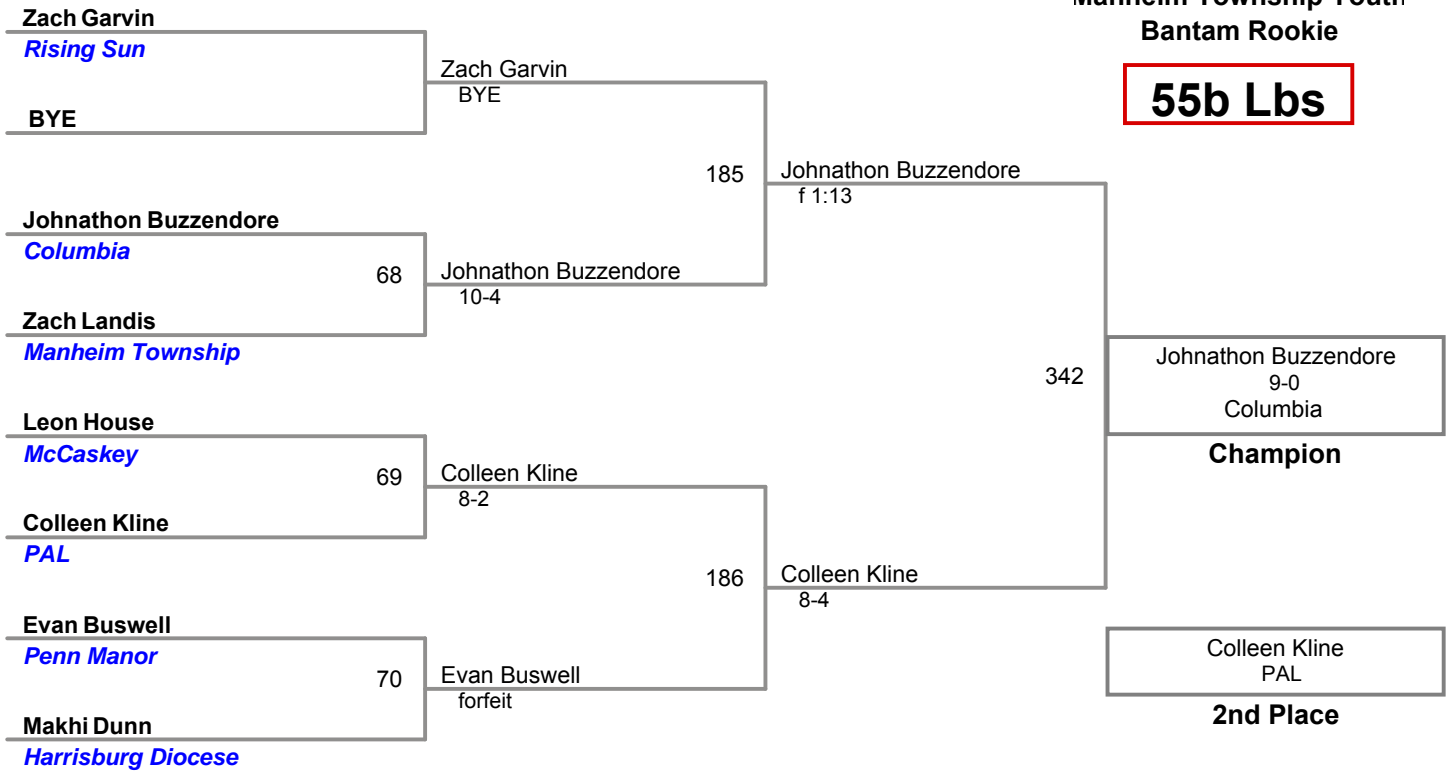

**Manheim Township Youth
Bantam Rookie**

50c Lbs

**Manheim Township Youth
Bantam Rookie**

55a Lbs

**Manheim Township Youth
Bantam Rookie**

55b Lbs

**Manheim Township Youth
Bantam Rookie**

55c Lbs