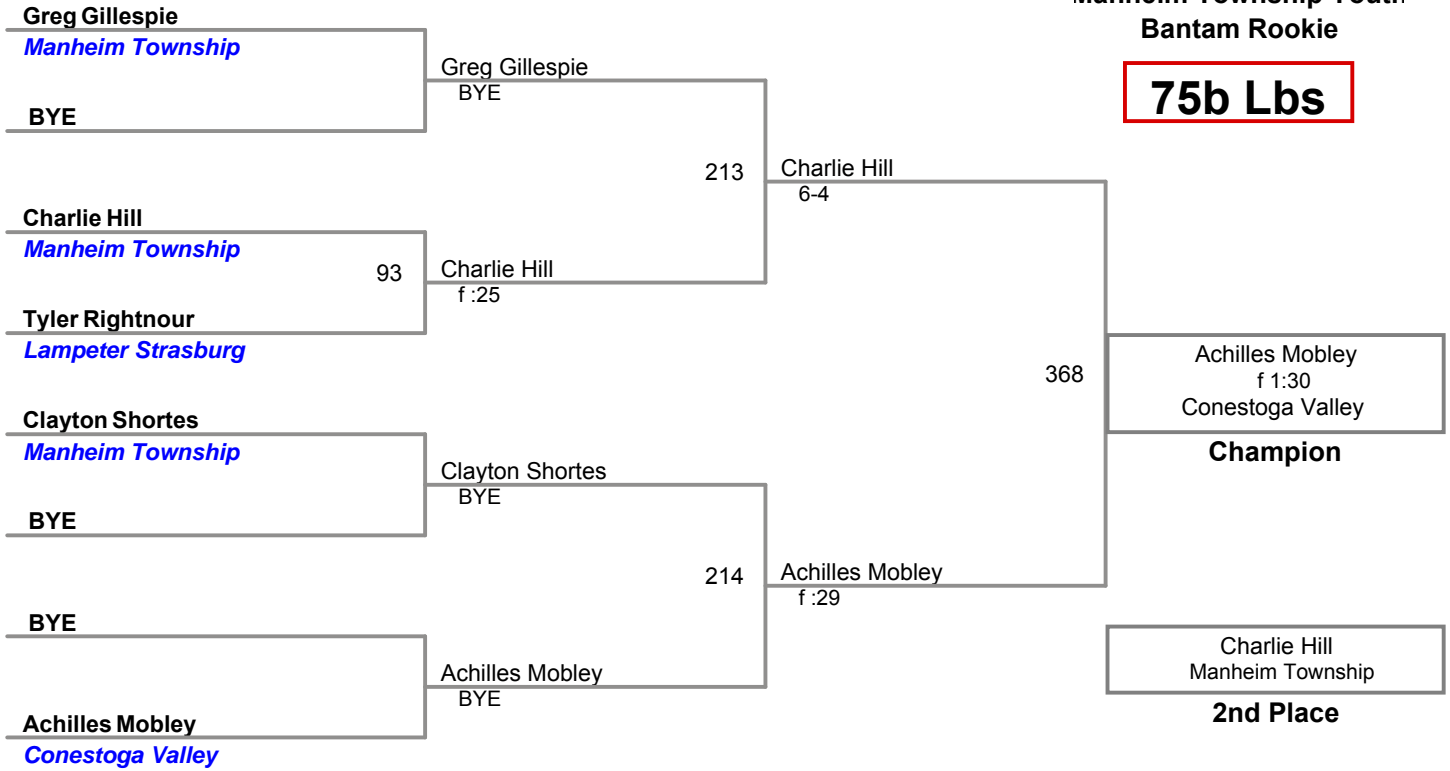

Manheim Township Youth
Bantam Rookie

65b Lbs

**Manheim Township Youth
Bantam Rookie**

70 Lbs

**Manheim Township Youth
Bantam Rookie**

75a Lbs

**Manheim Township Youth
Bantam Rookie**

75b Lbs