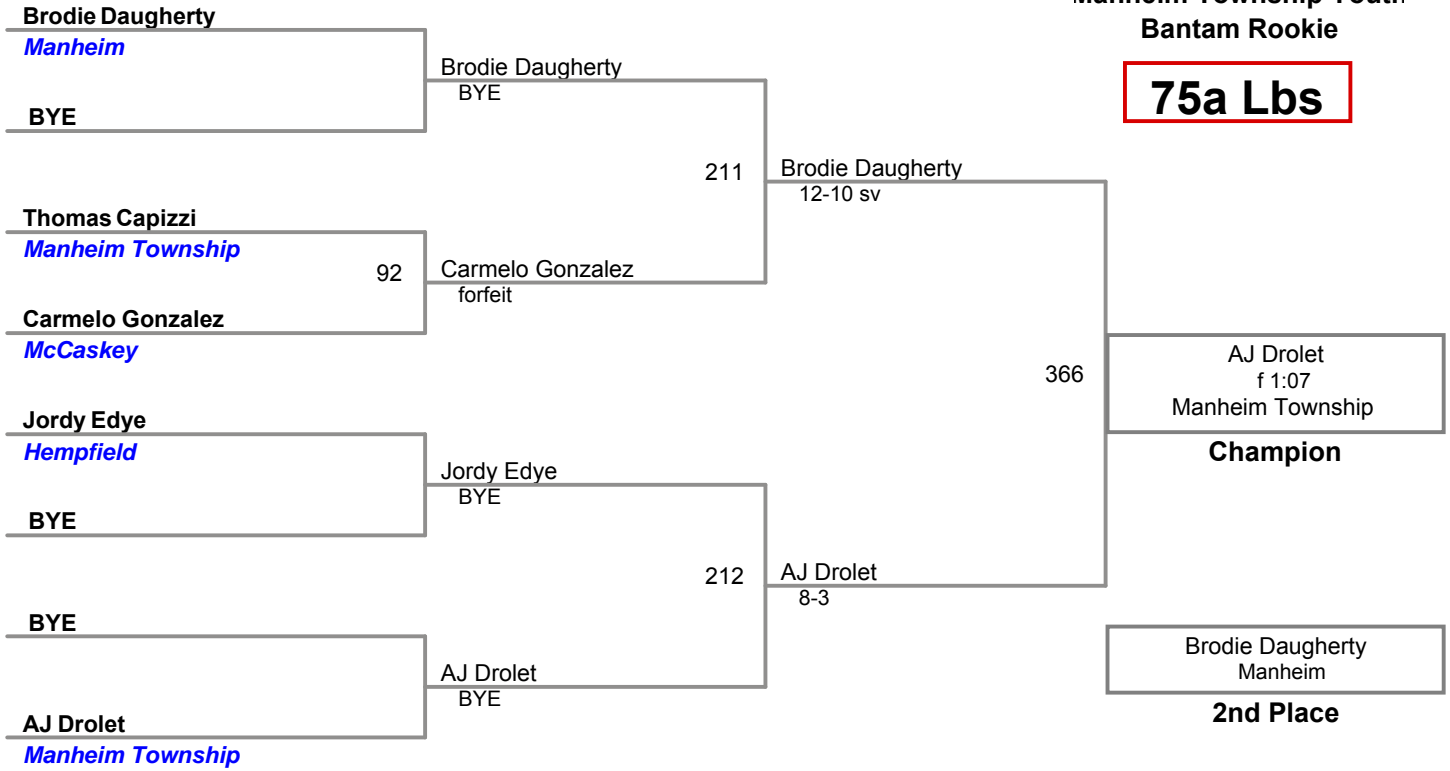

Manheim Township Youth
Bantam Rookie

65b Lbs

**Manheim Township Youth
Bantam Rookie**

70 Lbs

**Manheim Township Youth
Bantam Rookie**

75a Lbs

**Manheim Township Youth
Bantam Rookie**

75b Lbs