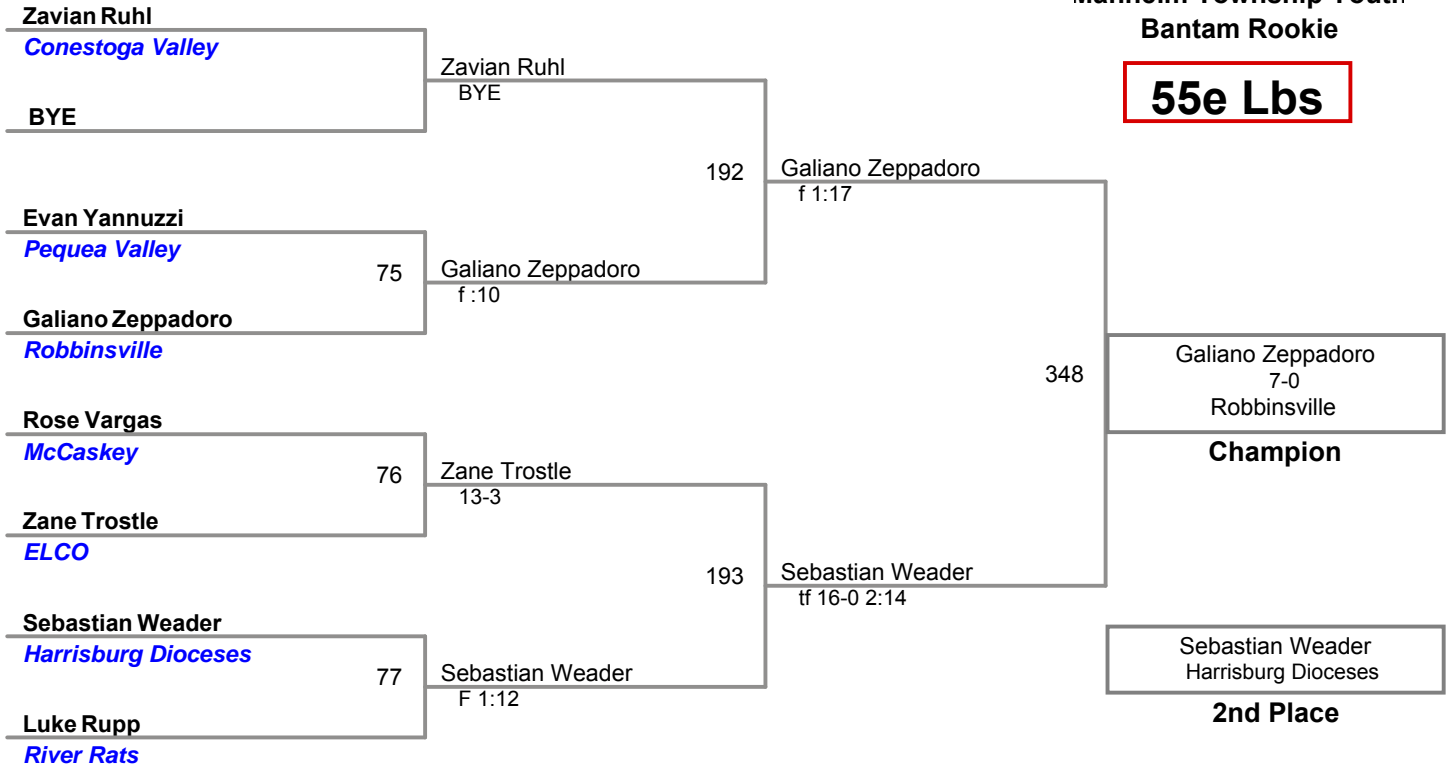

**Manheim Township Youth
Bantam Rookie**

55e Lbs