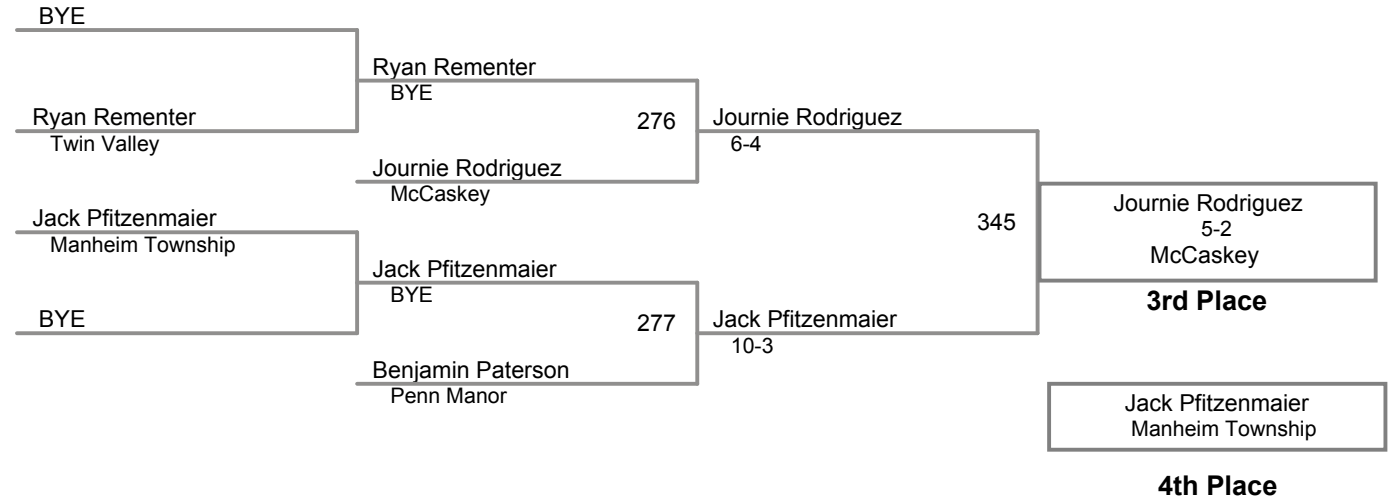

**Manheim Township Youth
Bantam Rookie**

55d Lbs