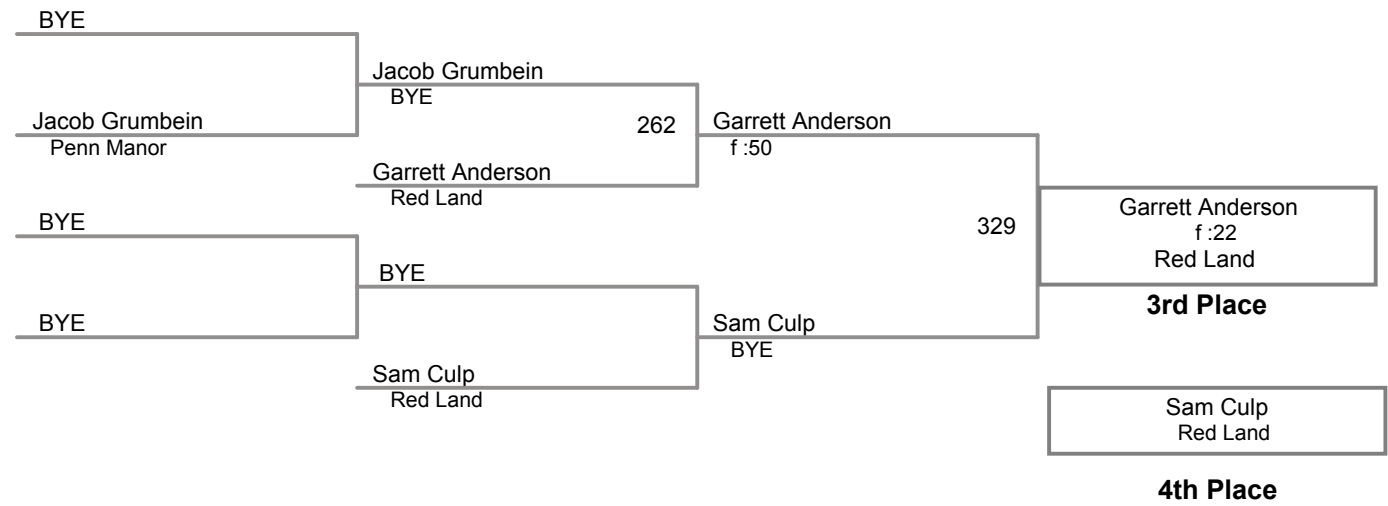

**Manheim Township Youth
Bantam Rookie**

45a Lbs

**Manheim Township Youth
Bantam Rookie**

45b Lbs

**Manheim Township Youth
Bantam Rookie**

50a Lbs

**Manheim Township Youth
Bantam Rookie**

50b Lbs