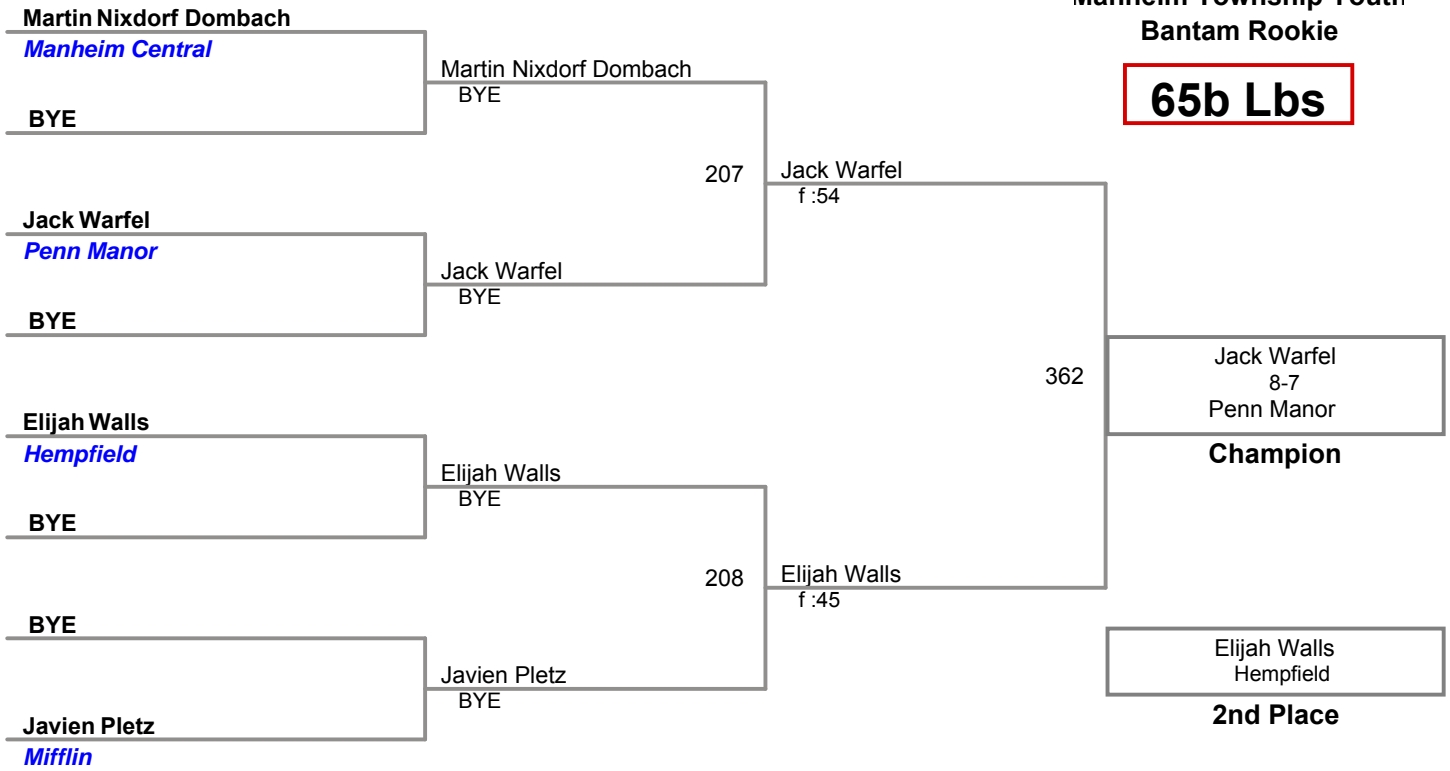

Manheim Township Youth
Bantam Rookie

65b Lbs